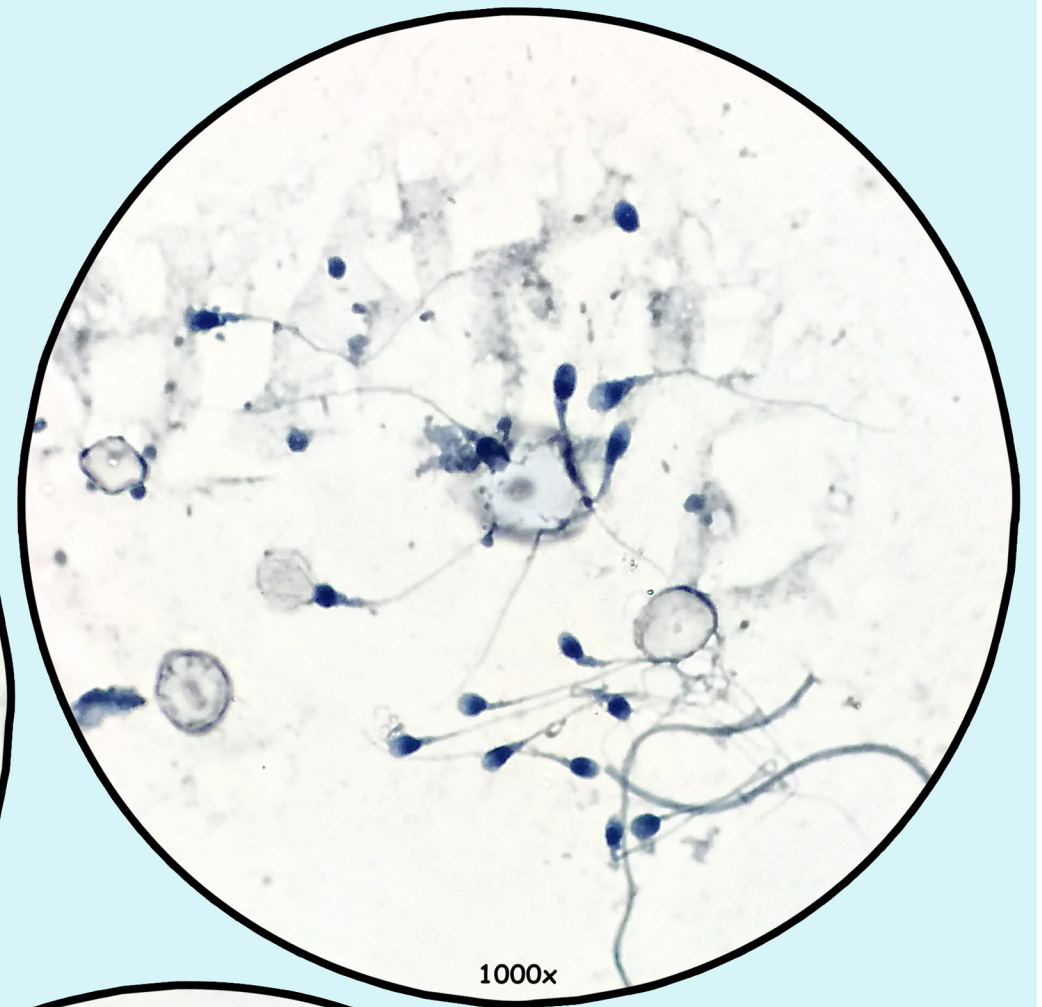

SPERM

Stained with toluidine blue

I LEARNED EVERYTHING I NEEDED TO KNOW FROM COMICS:
ANATOMY & PHYSIOLOGY SERIES
Shirley Chung, BIOL242, V, SAPUNAR, 02.27.2017

SPERM DETAIL @1000x

(yes hand-drawn, colored, + vfx)

1000x

1000x

1000x