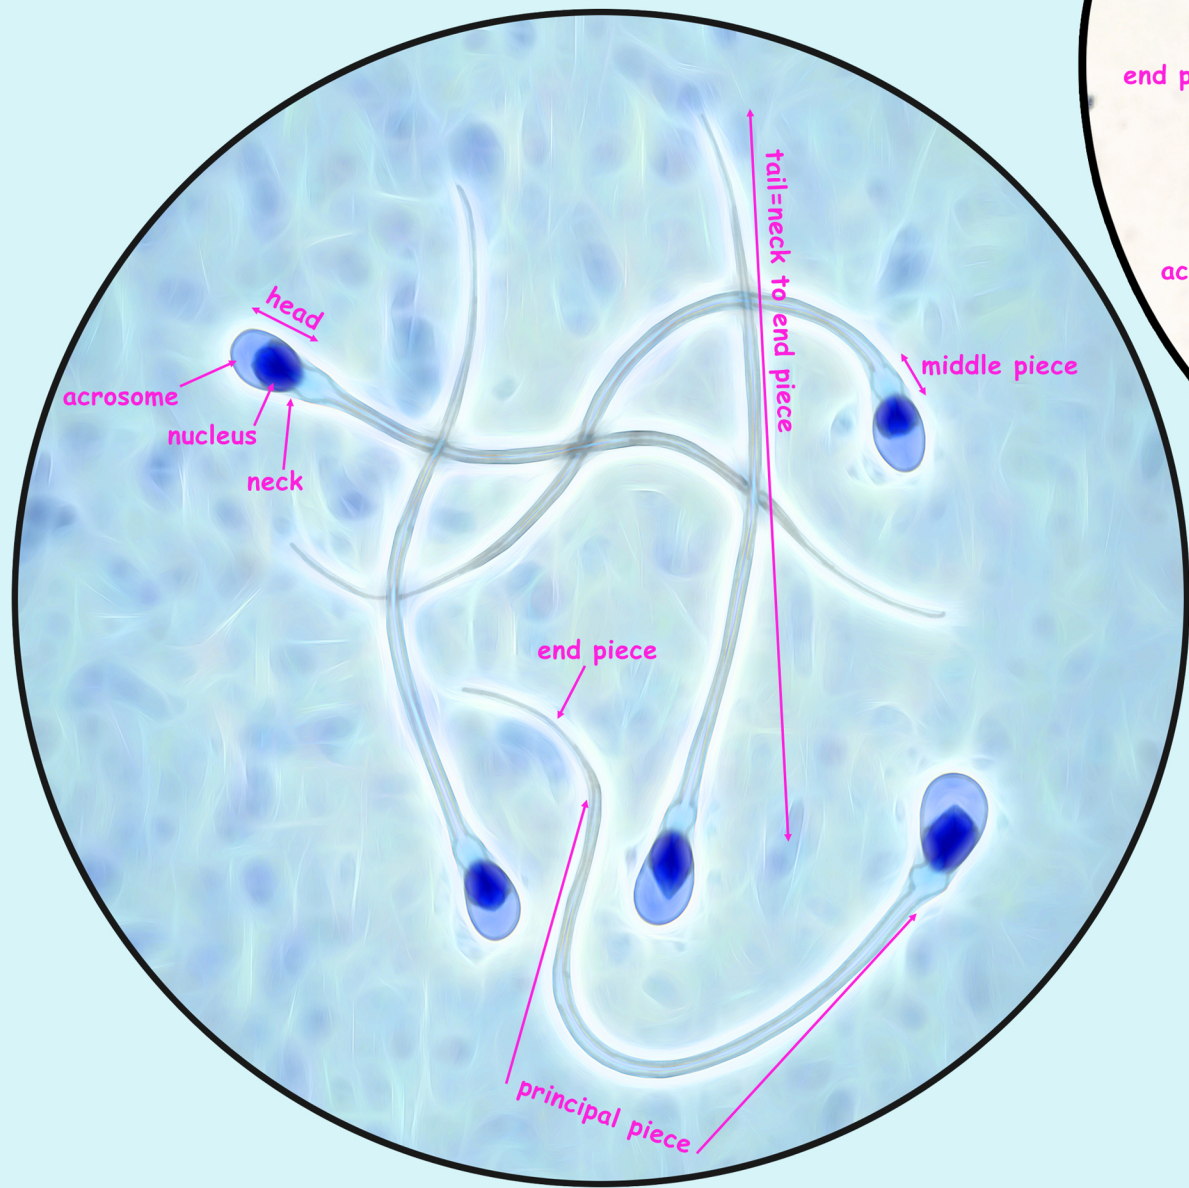

SPERM

Stained with toluidine blue

I LEARNED EVERYTHING I NEEDED TO KNOW FROM COMICS:
ANATOMY & PHYSIOLOGY SERIES
Shirley Chung, BIOL242, V, SAPUNAR, 02.27.2017

SPERM DETAIL @1000x

(yes hand-drawn, colored, + vfx)

1000x

1000x

1000x