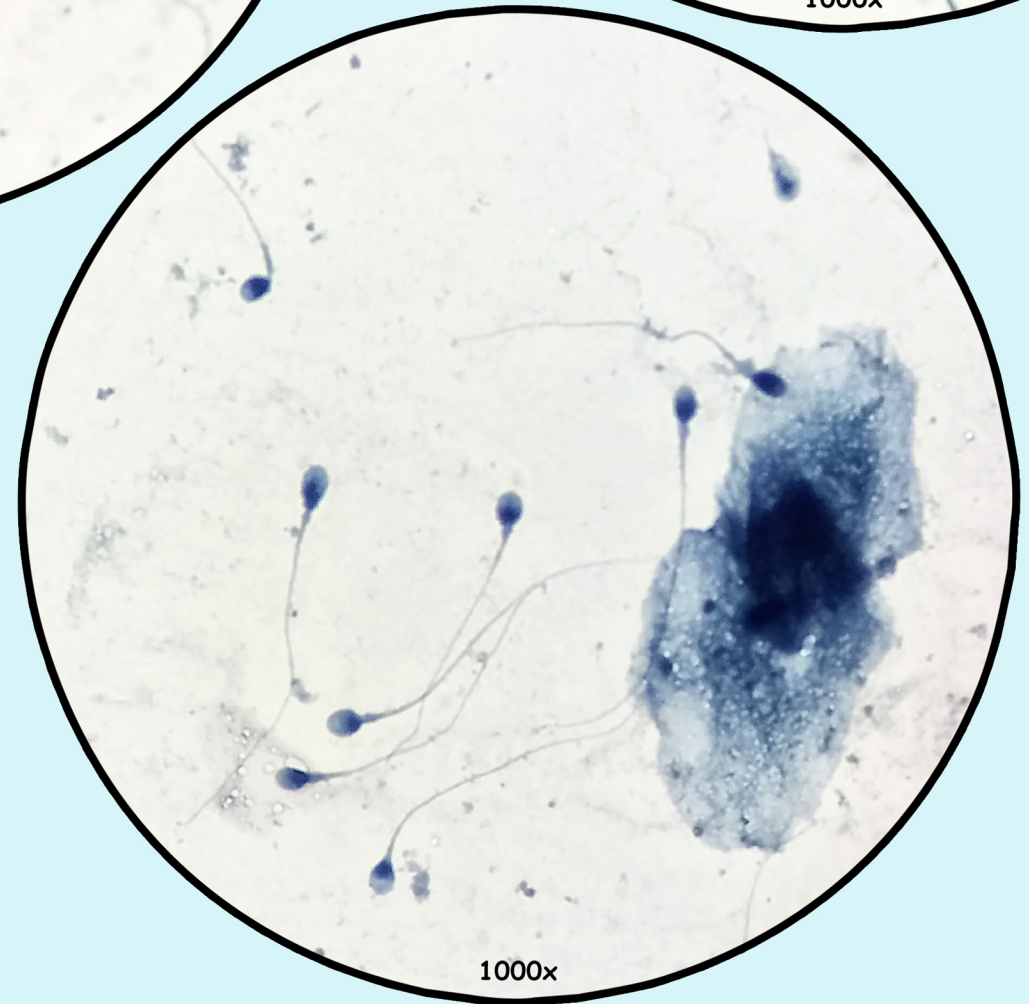

1000x

1000x