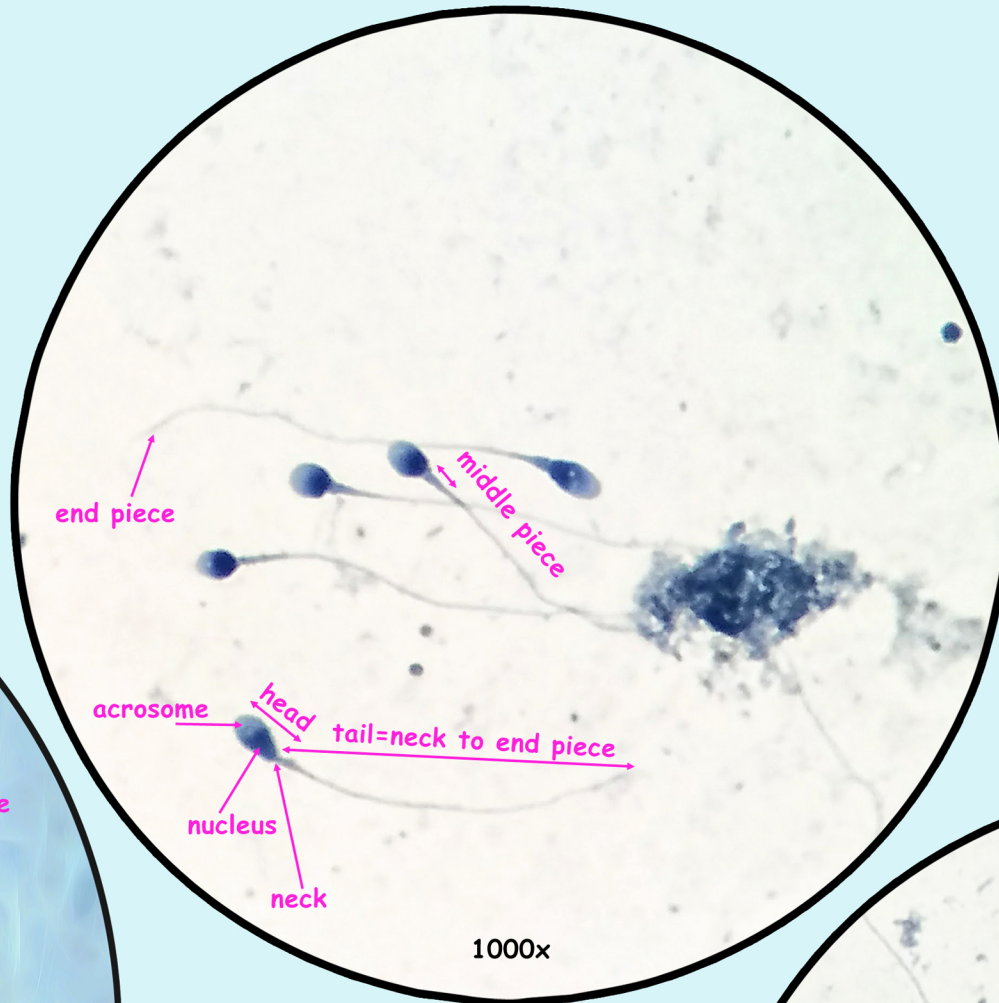

SPERM

Stained with toluidine blue

I LEARNED EVERYTHING I NEEDED TO KNOW FROM COMICS:
ANATOMY & PHYSIOLOGY SERIES
Shirley Chung, BIOL242, V, SAPUNAR, 02.27.2017

SPERM DETAIL @1000x

(yes hand-drawn, colored, + vfx)

1000x

1000x

1000x