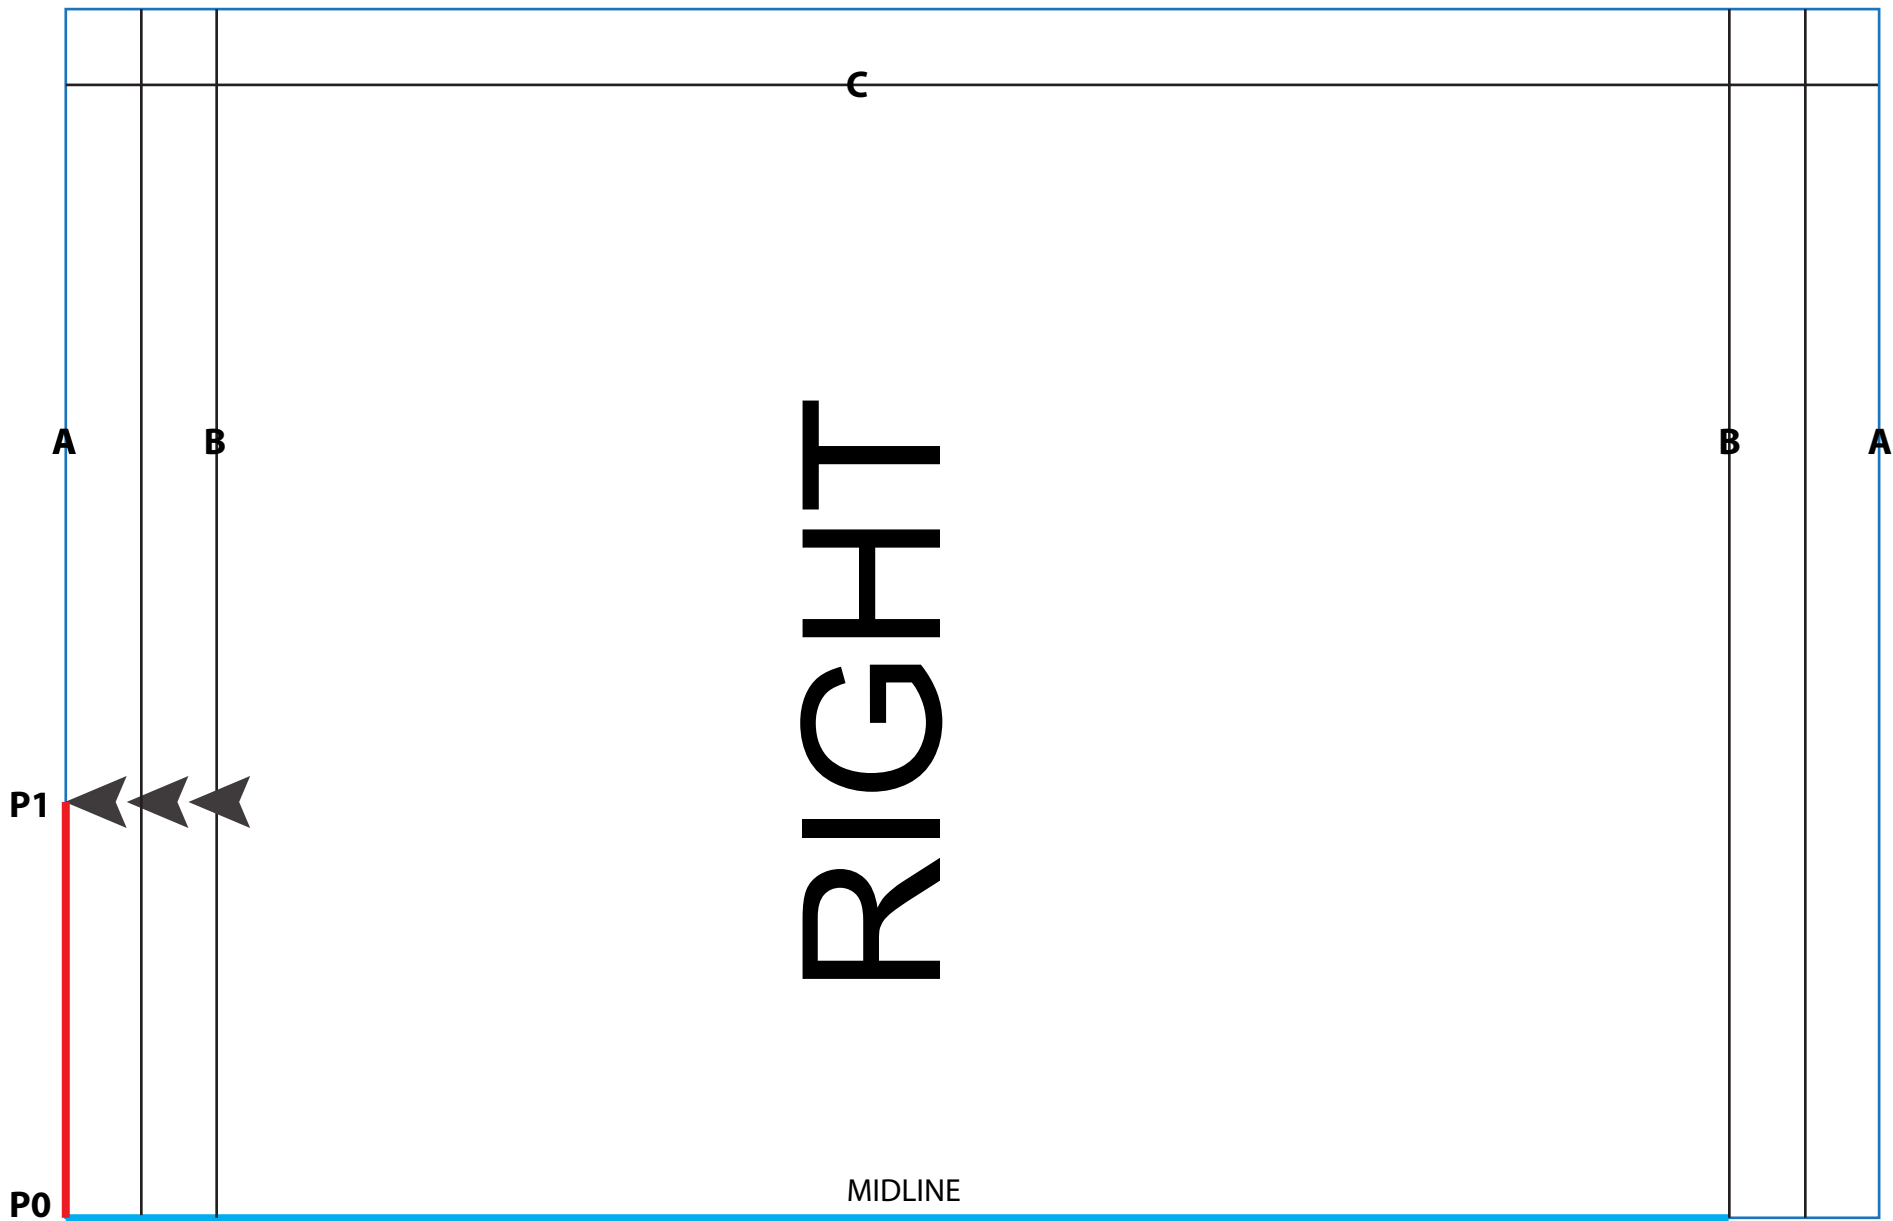

Size Medium-Large Mask (right-half template).

Letter-sized paper, print "Actual Size".

©2020 Shirley Chung, integrativewellnessandmovement.com

1 in square =
2.54 cm square

Size Medium-Large Mask (left-half template).

Letter-sized paper, print "Actual Size".

1 in square =
2.54 cm square