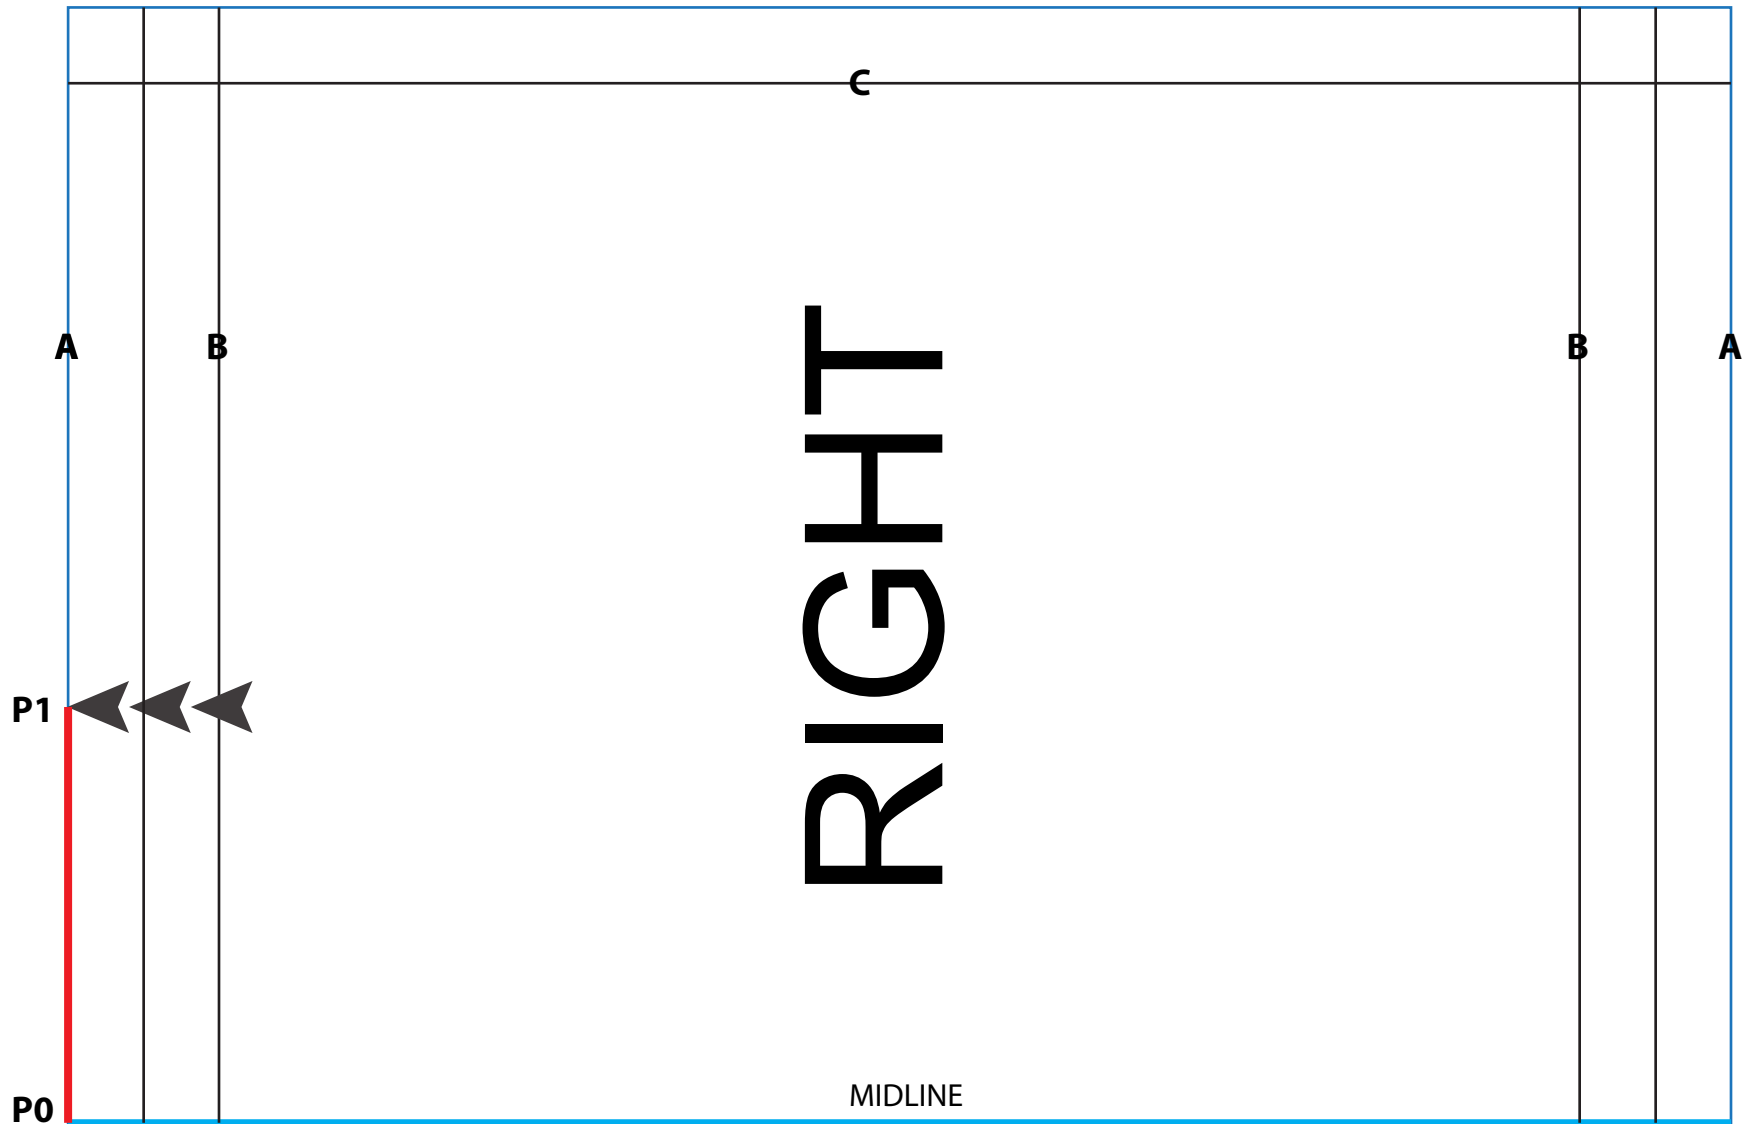

Size Small-Medium Mask (right-half template).

Letter-sized paper, print "Actual Size".

©2020 Shirley Chung, integrativewellnessandmovement.com

1 in square =
2.54 cm square

Size Small-Medium Mask (left-half template).
Letter-sized paper, print "Actual Size".

1 in square =
2.54 cm square